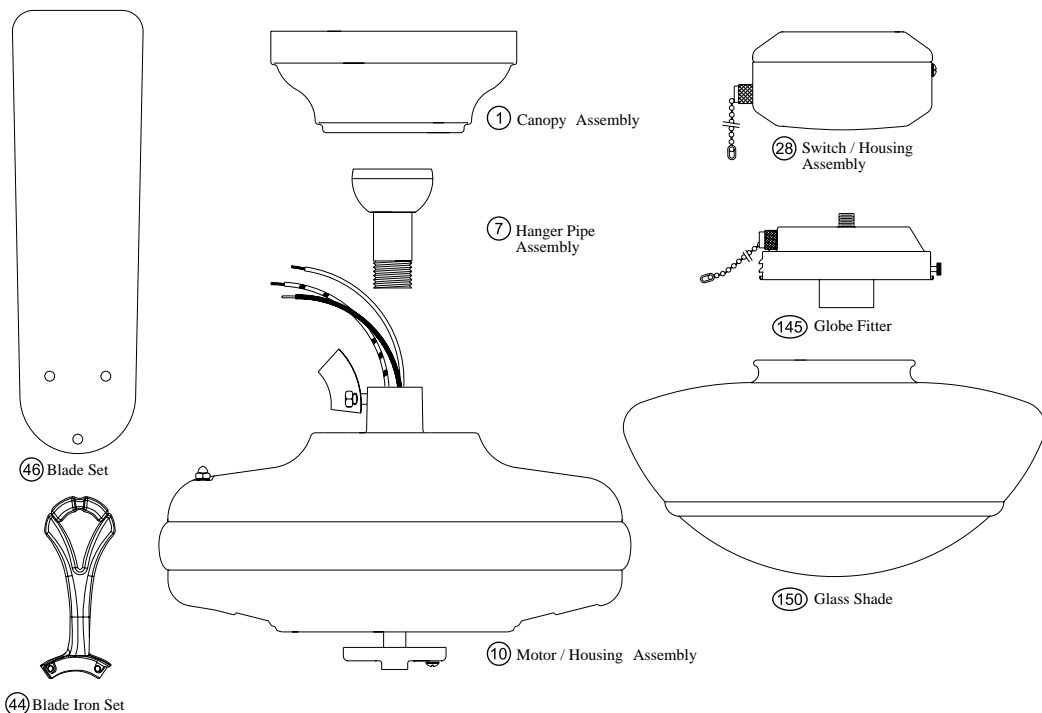

PARTS GUIDE

Using the Parts Guide below, check to make sure all parts are included in the box.
If parts are missing or damaged call 1-888-830-1326.
PLEASE DO NOT RETURN THIS PRODUCT TO THE STORE.

Before installing your fan, record the following information for your records and warranty assistance.

Fan Parts

(Not Drawn to Scale)

Model Name _____
Catalog No. _____
Serial No. _____
Date Purchased _____
Where Purchased _____

Missing / Broken Parts:
Call 1-888-830-1326

1. **Fan does not work:**
1. Reference the Trouble Shooting guide in your Instruction Manual.
  2. Call your Local Service Center.
  3. Call Technical Support at 901-248-2222.

For additional information on:
Hunter Products • Trouble Shooting
Dealer Location • Service Center Locator
Call 1-800-448-6837
www.hunterfan.com

Hardware

(Drawn to Scale)